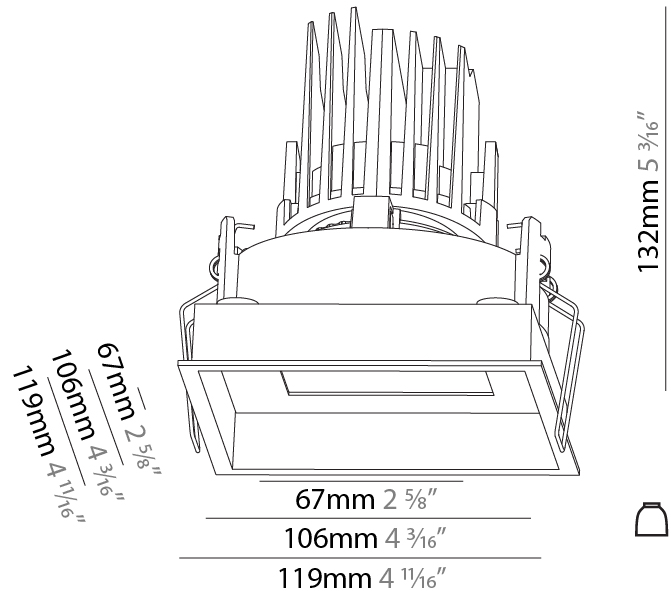

GENERAL

Series: Bioniq
Subseries: Bioniq Square Adjustable Comfort
Brand: Prolight
Division: Architectural
Mounting Type: Recessed
Mounting Location: Ceiling
Subcategory: Downlight

PHYSICAL

Shape: Square
Length (mm): 119
Length (in): 4 11/16
Width (mm): 119
Width (in): 4 11/16
Depth (mm): 132
Depth (in): 5 3/16
Ceiling Thickness (mm): 10 / 12.5 / 15
Ceiling Thickness (in): 3/8 or 1/2 or 9/16
Min. Recessing Depth (mm): 150
Min. Recessing Depth (in): 5 7/8
Light Distribution: Adjustable / Downlight
Weight (kg): 0.607
Weight (lbs): 1.34
Fixture Finish: SSR / BKV / CWI / CRY / HAB / UFT / ITA / RUA / FTG / MYG / LOD / PUS / FRO / FUP / KIA / POP / BLS / SPG / MEY / GOH / GUM / CHC / COM / ABZ / JAG / OBR / MOS / ROR
Fixture Material: Aluminum Die Cast
Cut-out Measurements: 114mm / 4 1/2" x 114mm / 4 1/2"

ELECTRICAL

Lamp Type: LED (Zhaga Standard)
Total Output Wattage (W): 15
Dimming: Dali Dimming
Driver Included: No
Driver Location: Recessed Housing
Driver Type: Constant Current - 120Vac
Housing: See components
Input Voltage (V): 120
Constant Current (MA): 350

LED

Number of LEDs: 1
Color Temperature (°K): Warm Dim
Max. Delivered Lumen (lm): 760
Nominal Lumen (lm): 1140
CRI: >90 CRI
Lamp Life (hrs): 50000

OPTICAL

Reflector: 20 / 40 / 60
Adjustability: Rotational 355°; Tilt 30°

RATINGS AND CERTIFICATIONS

Certified By: Certified for North American Standards
IP rating: IP20